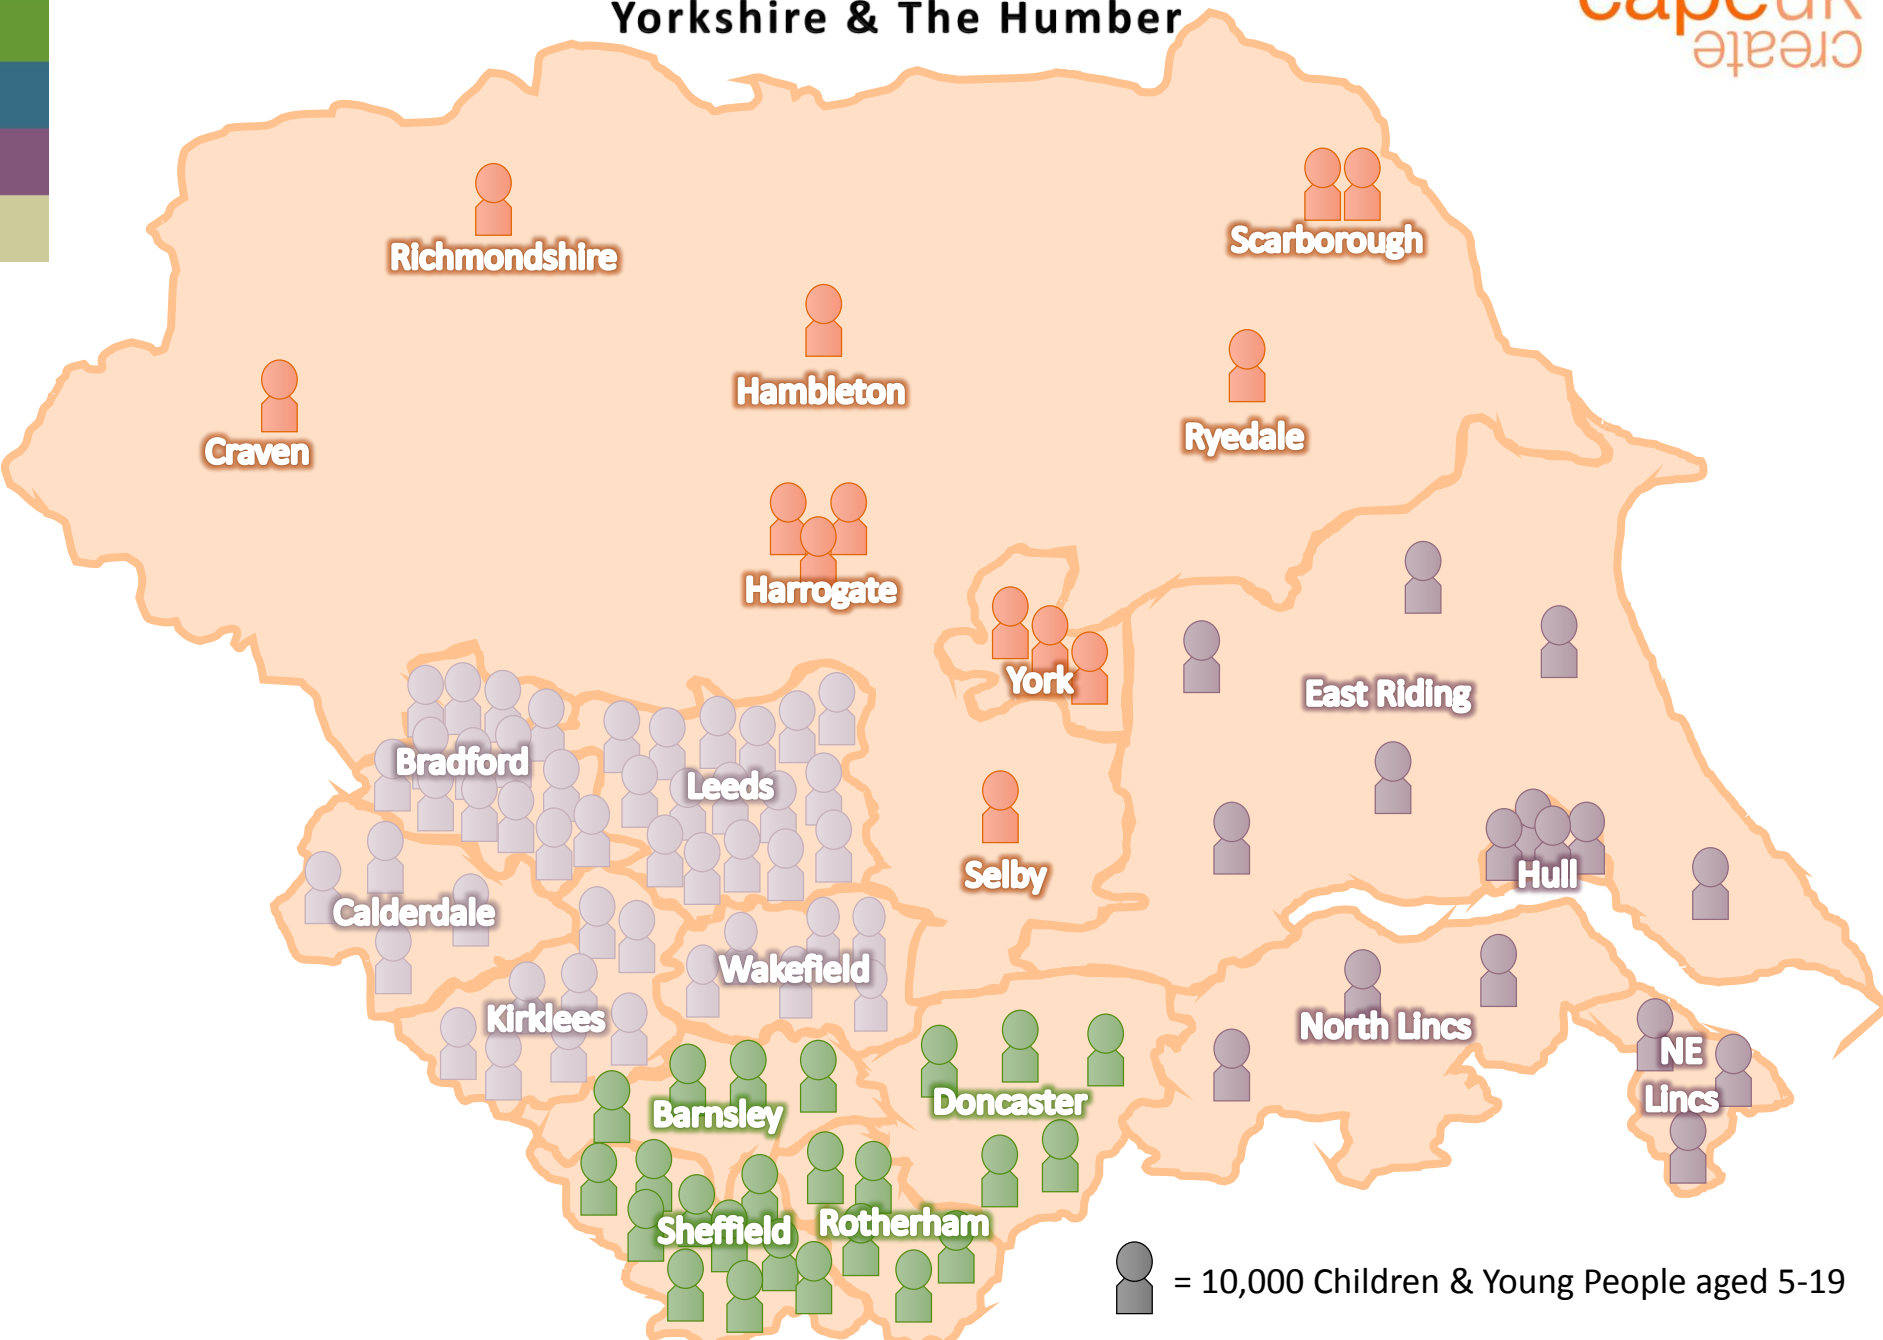

Distribution of Children & Young People in Yorkshire & The Humber

 = 10,000 Children & Young People aged 5-19

Distribution of Children & Young People (Aged 5-19) in Yorkshire & The Humber

Data Source: ONS Mid-2013 Population Estimates

Base: All Children & Young People aged 5-19 in Yorkshire & Humber (944,552)

Proportion of Children & Young People in Local Authorities

Data Source: ONS Mid-2013 Population Estimates

Base: All People living in each LA (numbers shown in axis labels)