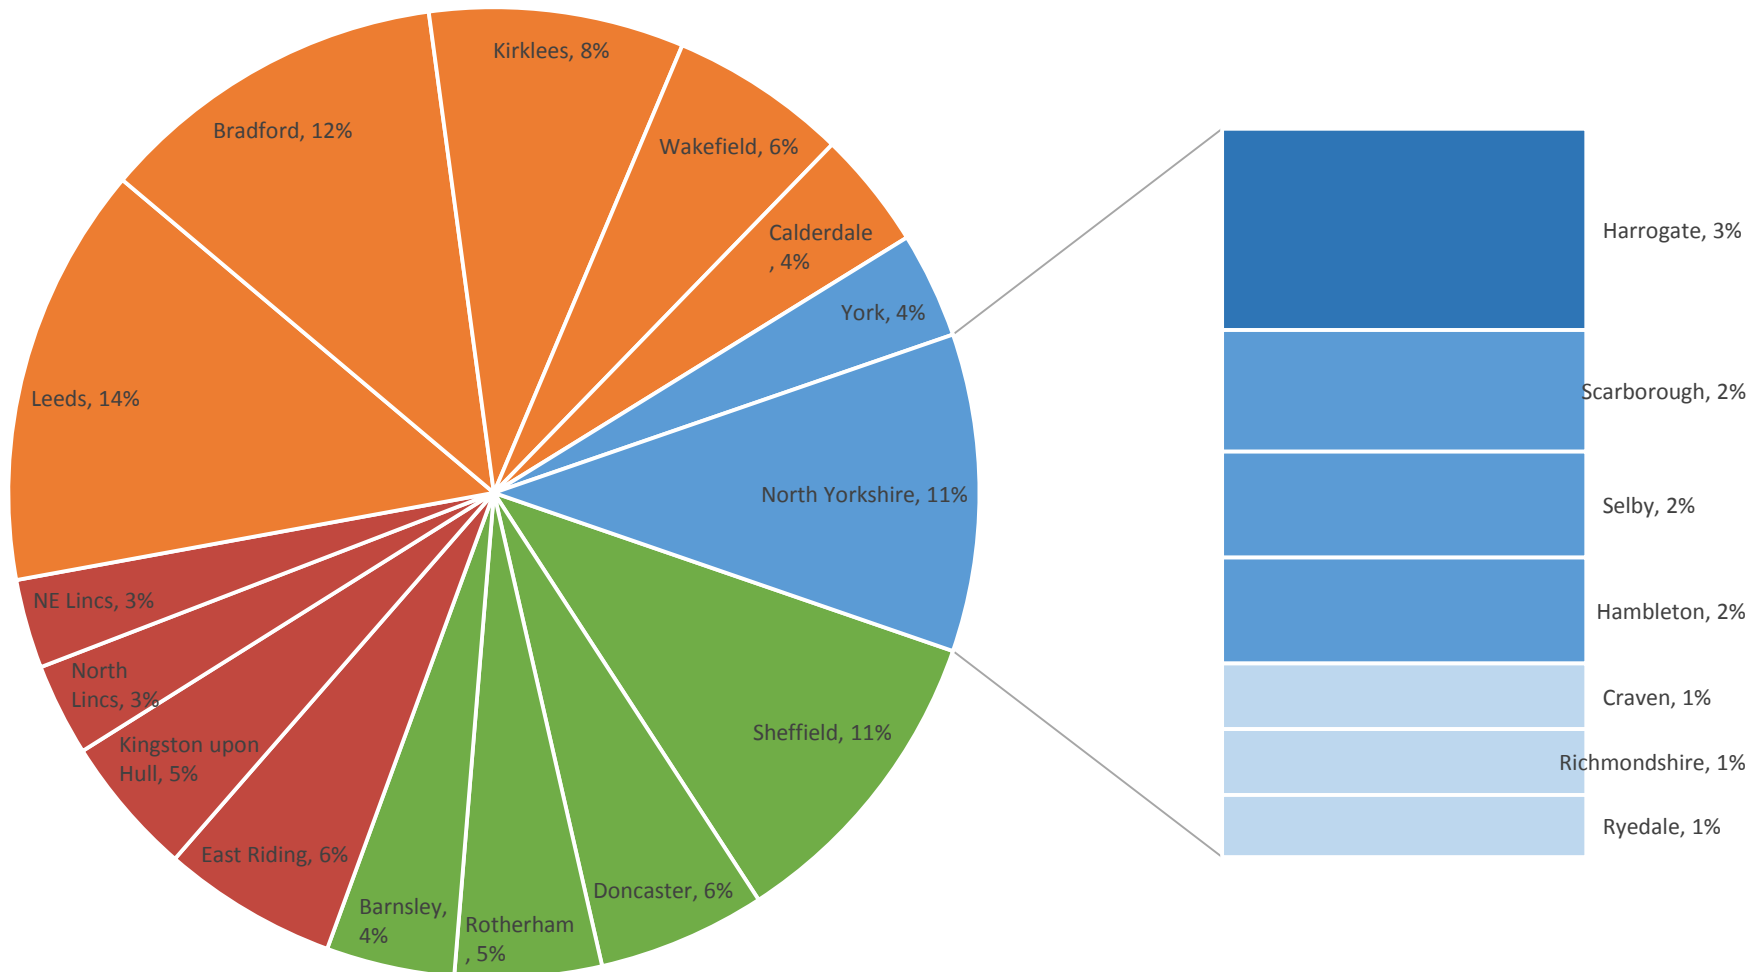

Distribution of Children & Young People in Yorkshire & The Humber

 = 10,000 Children & Young People aged 5-19

Distribution of Children & Young People (Aged 5-19) in Yorkshire & The Humber

Data Source: ONS Mid-2013 Population Estimates

Base: All Children & Young People aged 5-19 in Yorkshire & Humber (944,552)

Proportion of Children & Young People in Local Authorities

Data Source: ONS Mid-2013 Population Estimates

Base: All People living in each LA (numbers shown in axis labels)