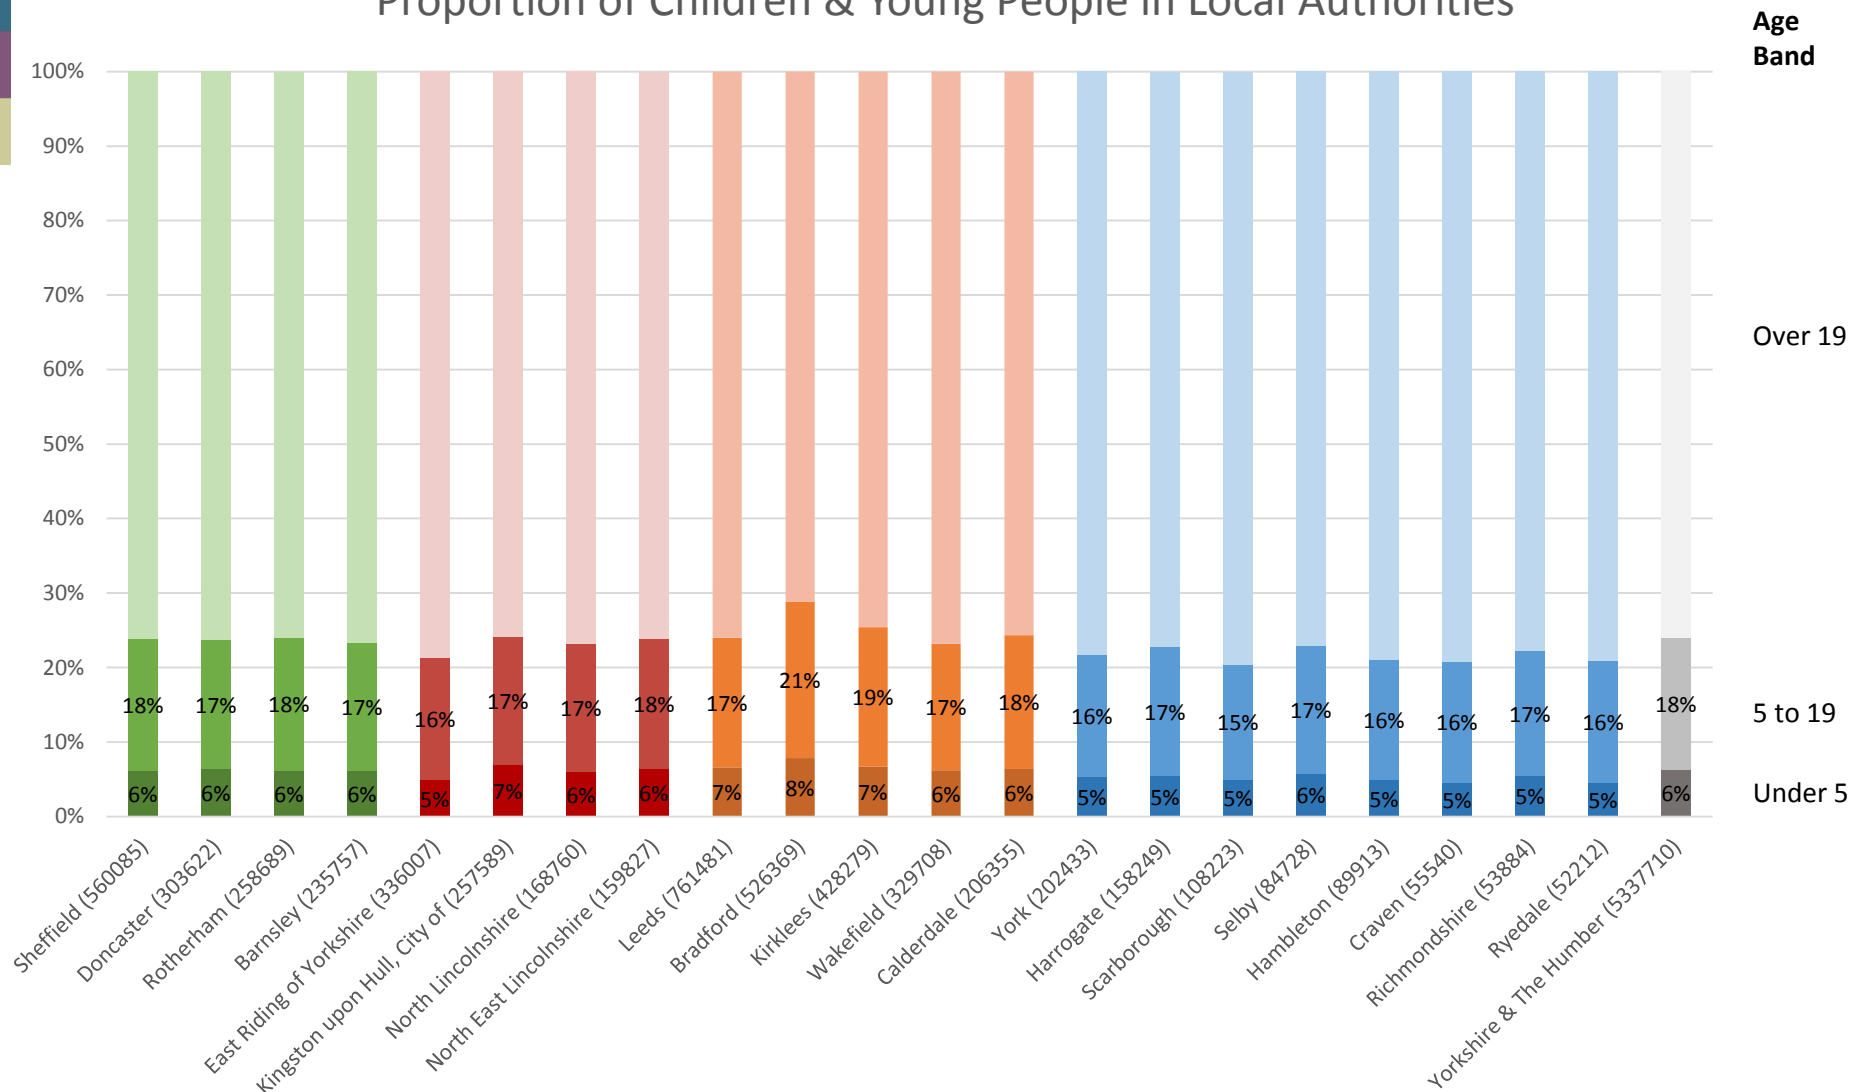

Distribution of Children & Young People in Yorkshire & The Humber

 = 10,000 Children & Young People aged 5-19

Distribution of Children & Young People (Aged 5-19) in Yorkshire & The Humber

Data Source: ONS Mid-2013 Population Estimates

Base: All Children & Young People aged 5-19 in Yorkshire & Humber (944,552)

Proportion of Children & Young People in Local Authorities

Data Source: ONS Mid-2013 Population Estimates

Base: All People living in each LA (numbers shown in axis labels)