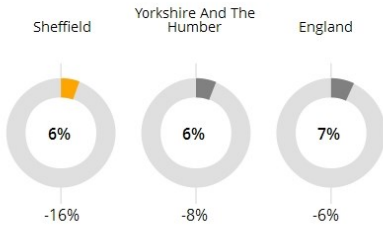

Arts Council Profile of Sheffield

April 2015

Number of educational establishments

% of Children eligible for Free School Meals

Multiple Index of Deprivation Ranking

Sheffield
Very High Deprivation

56th out of 353
in the UK

- 54 Great Yarmouth
- 55 Hammersmith and Fulham
- 56 Sheffield**
- 57 Corby
- 58 Bolsover

Number of Children & Young People

Sheffield
134,025

Yorkshire And The Humber
1,281,046

GCSE entries in Arts Subjects