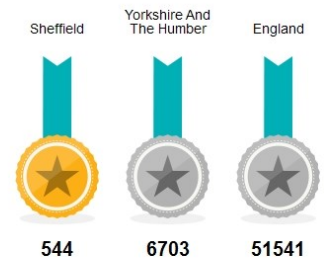

Arts Council Profile of Sheffield

April 2015

Number of educational establishments

% of Children eligible for Free School Meals

Multiple Index of Deprivation Ranking

Sheffield
Very High Deprivation

56th out of 353
in the UK

- 54 Great Yarmouth
- 55 Hammersmith and Fulham
- 56 Sheffield**
- 57 Corby
- 58 Bolsover

Number of Children & Young People

Sheffield
134,025

Yorkshire And The Humber
1,281,046

GCSE entries in Arts Subjects

% of Schools with Artsmark Awards

Number of Children & Young People with Arts Award

Number of National Portfolio Organisations

Local Authority investment in Arts & Culture

Sheffield
£10,580,000

-29%
↓

Grants for the Arts for Young People